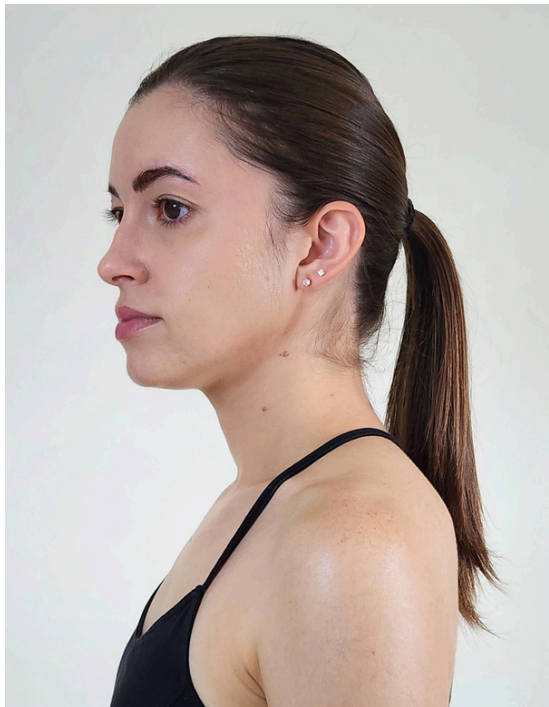

CINDY BROWN

contact: 732 710 7701 | cindybrown.modelactress@gmail.com

Cindy Brown

<https://cindybrown.modelingfolio.com/>

height	5'4"
bust	32"
waist	24"
hips	36"
hair	brown
eyes	brown
dress	0
shoe	6